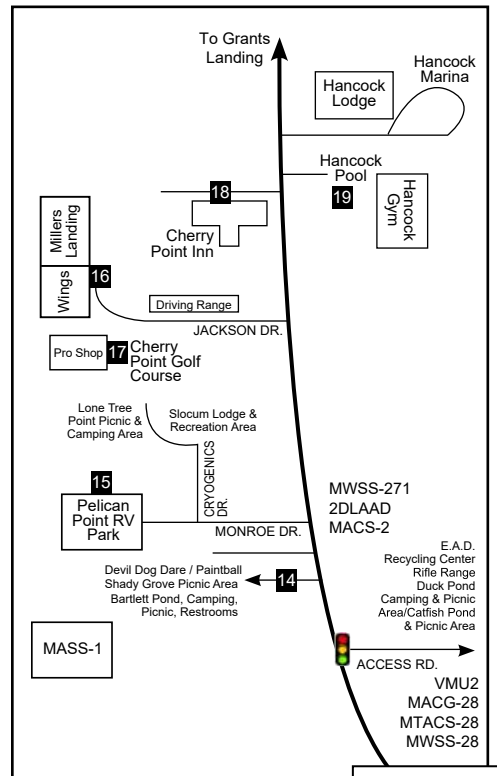

1. Main Exchange
2. New City Deli/Rice King
3. Child Development Center
4. P&PD/TER
5. Road House
6. Two Rivers Theater
7. Devil Dog Gym
8. Station Library/Library Cafe
9. Marine Dome
10. Marine & Family Programs
11. Cherry Tree House
12. Devil Dog Inn
13. Cedar Creek Pool
14. Devil Dog Dare
15. Pelican Point RV Park
16. Millers Landing/Wings Restaurant
17. Golf Course
18. Cherry Point Inn
19. Hancock Gym / Pool
20. MCCS HQ BLDG 400

Map Continued

*Revised: 03/16/2021, MCCS Marketing, 466-3001