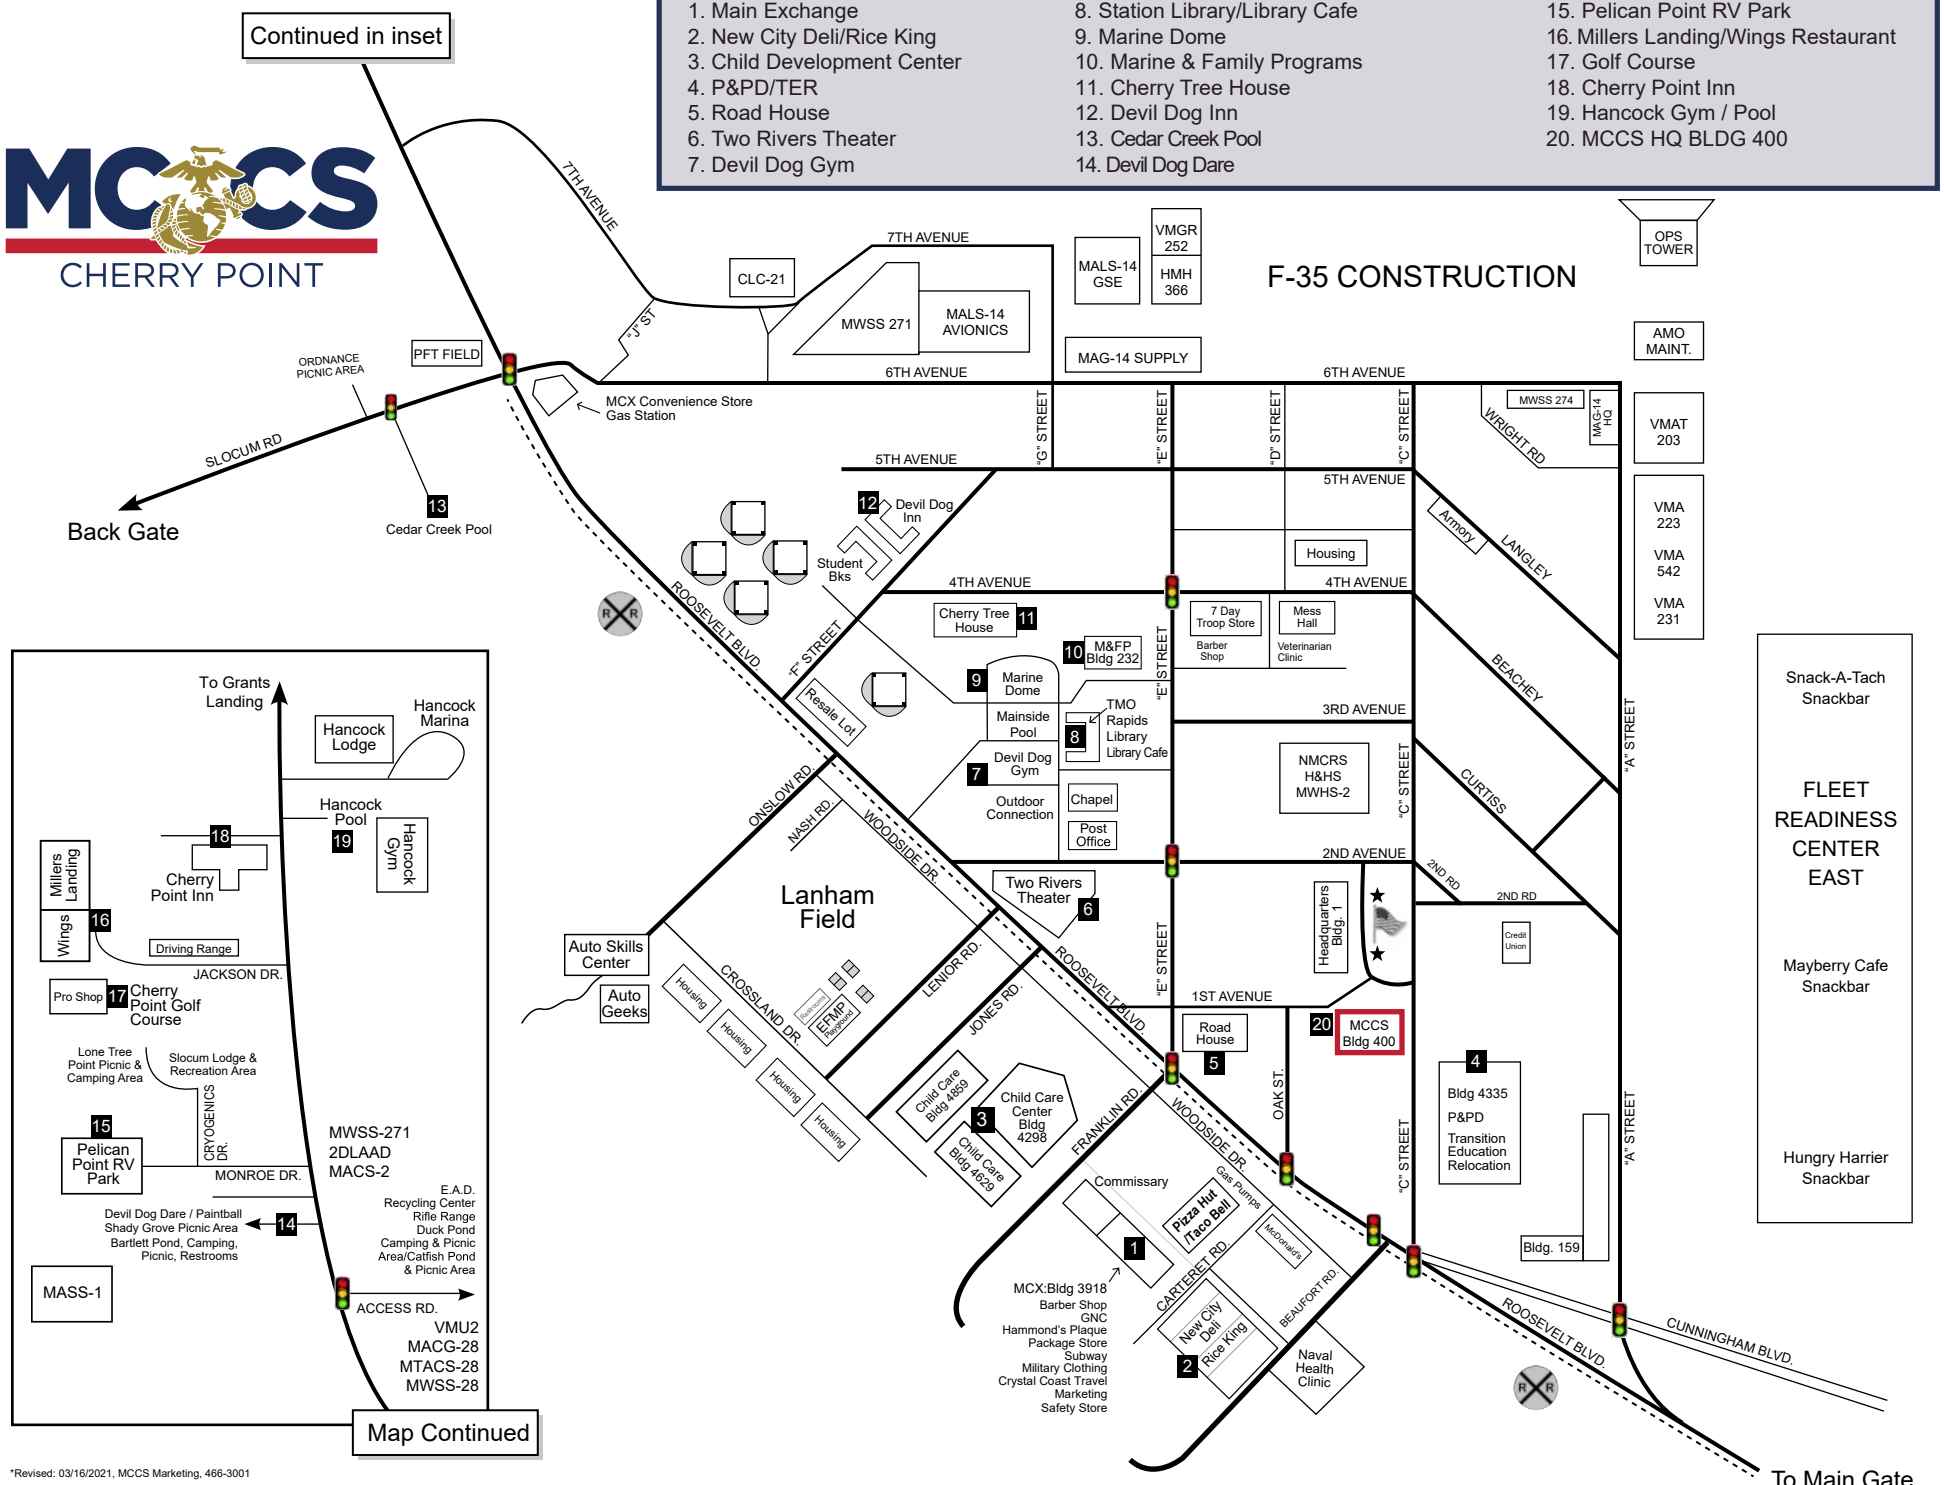

1. Main Exchange
2. New City Deli/Rice King
3. Child Development Center
4. P&PD/TER
5. Road House
6. Two Rivers Theater
7. Devil Dog Gym
8. Station Library/Library Cafe
9. Marine Dome
10. Marine & Family Programs
11. Cherry Tree House
12. Devil Dog Inn
13. Cedar Creek Pool
14. Devil Dog Dare
15. Pelican Point RV Park
16. Millers Landing/Wings Restaurant
17. Golf Course
18. Cherry Point Inn
19. Hancock Gym / Pool
20. MCCS HQ BLDG 400

Map Continued

*Revised: 03/16/2021, MCCS Marketing, 466-3001