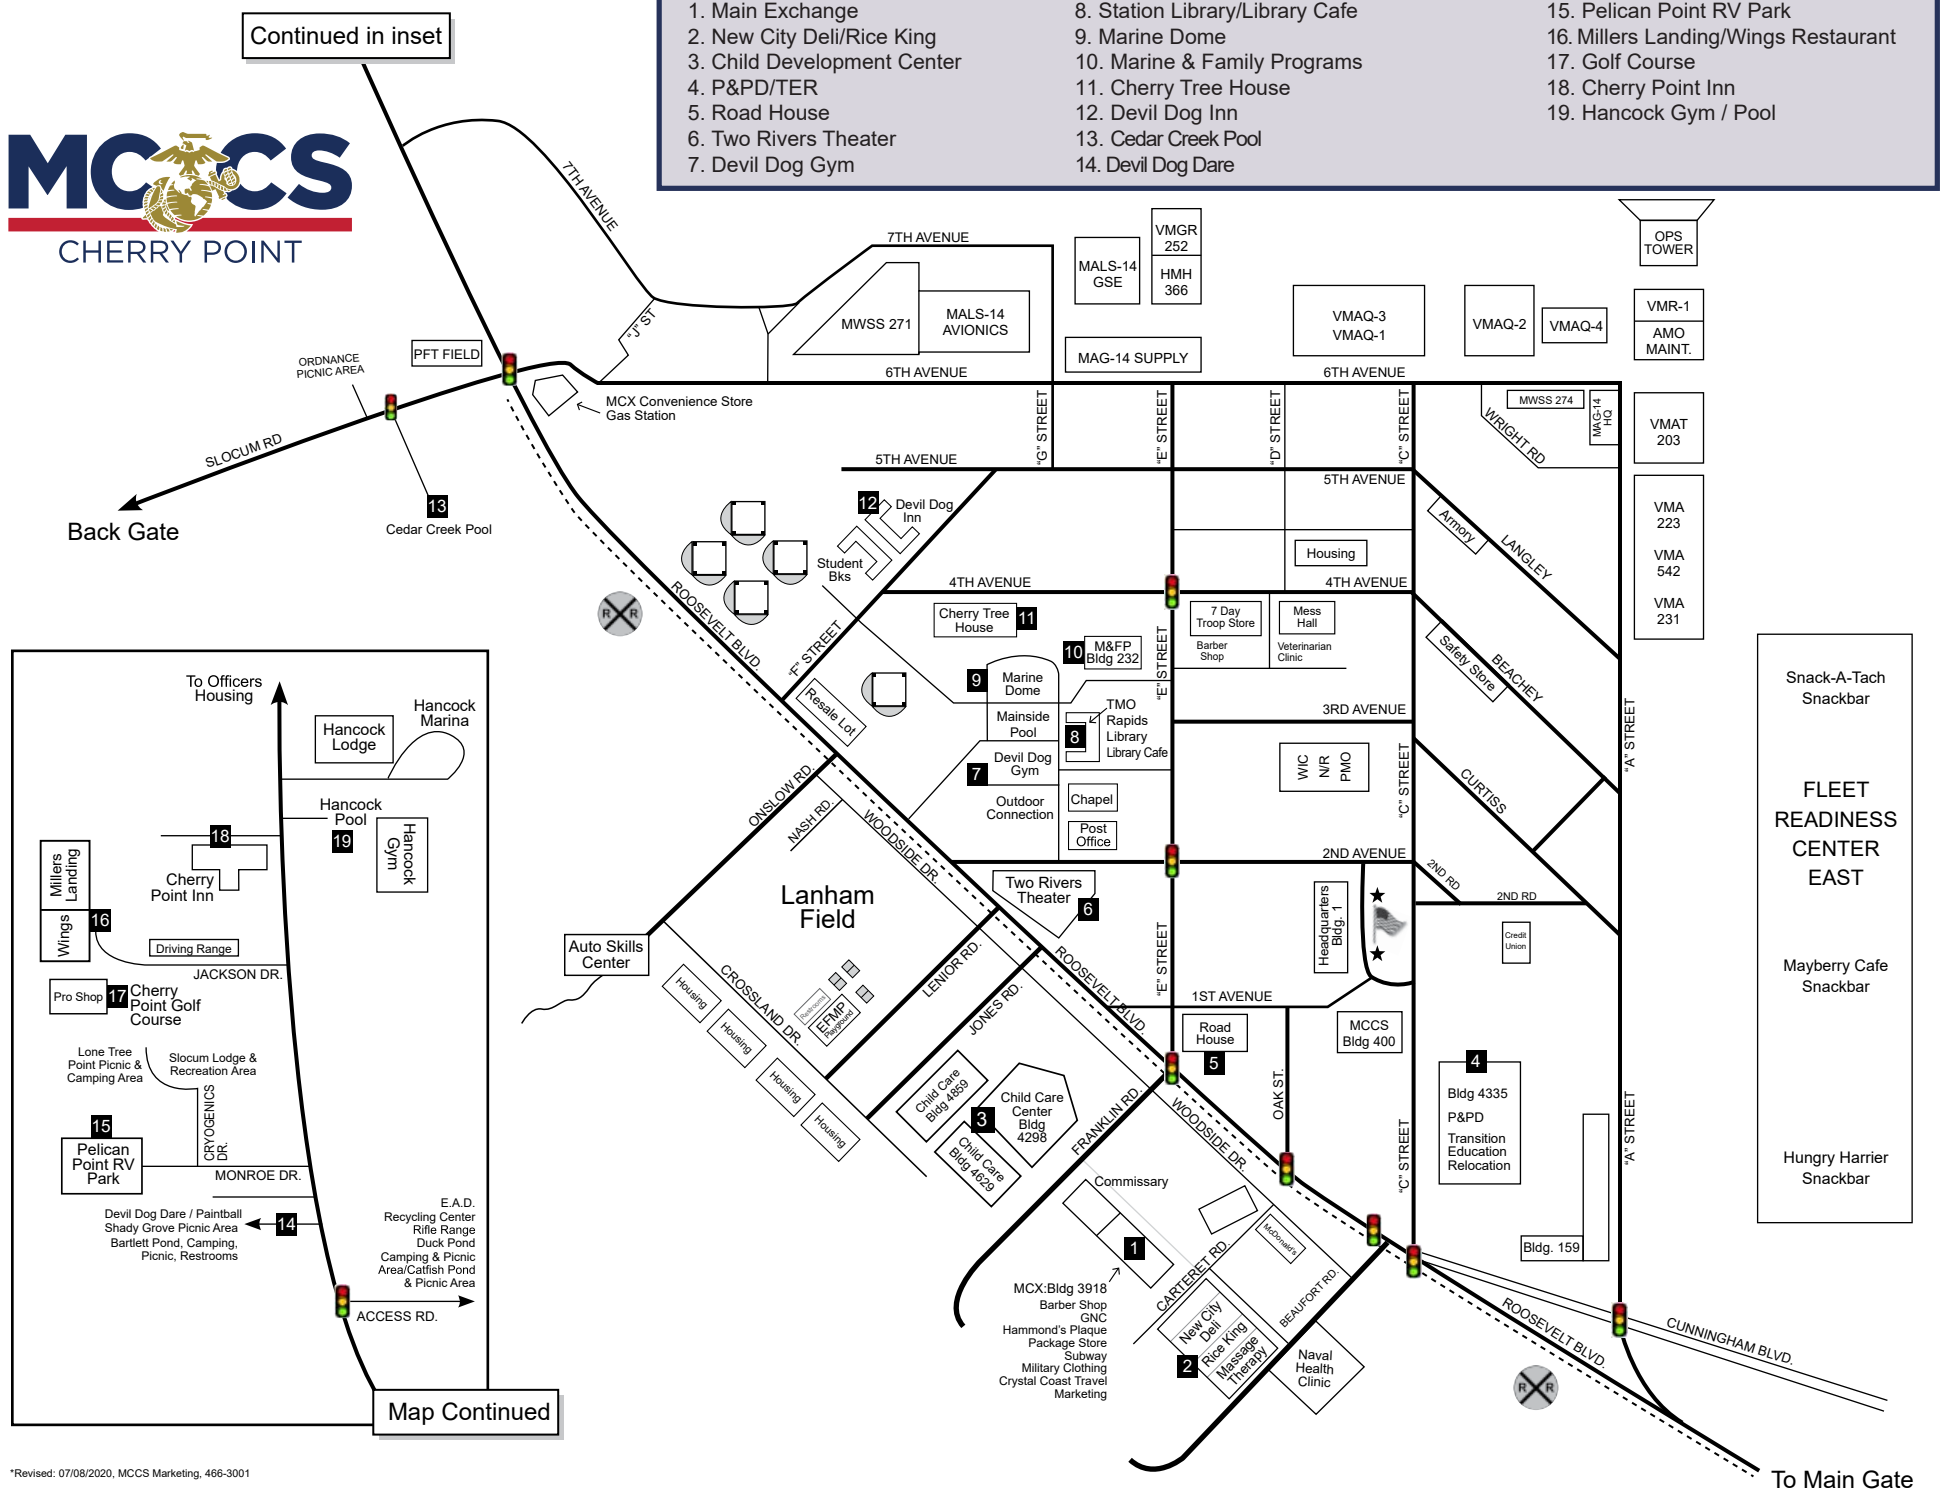

- 1. Main Exchange
- 2. New City Deli/Rice King
- 3. Child Development Center
- 4. P&PD/TER
- 5. Road House
- 6. Two Rivers Theater
- 7. Devil Dog Gym
- 8. Station Library/Library Cafe
- 9. Marine Dome
- 10. Marine & Family Programs
- 11. Cherry Tree House
- 12. Devil Dog Inn
- 13. Cedar Creek Pool
- 14. Devil Dog Dare
- 15. Pelican Point RV Park
- 16. Millers Landing/Wings Restaurant
- 17. Golf Course
- 18. Cherry Point Inn
- 19. Hancock Gym / Pool

Continued in inset

Map Continued

\*Revised: 07/08/2020, MCCS Marketing, 466-3001