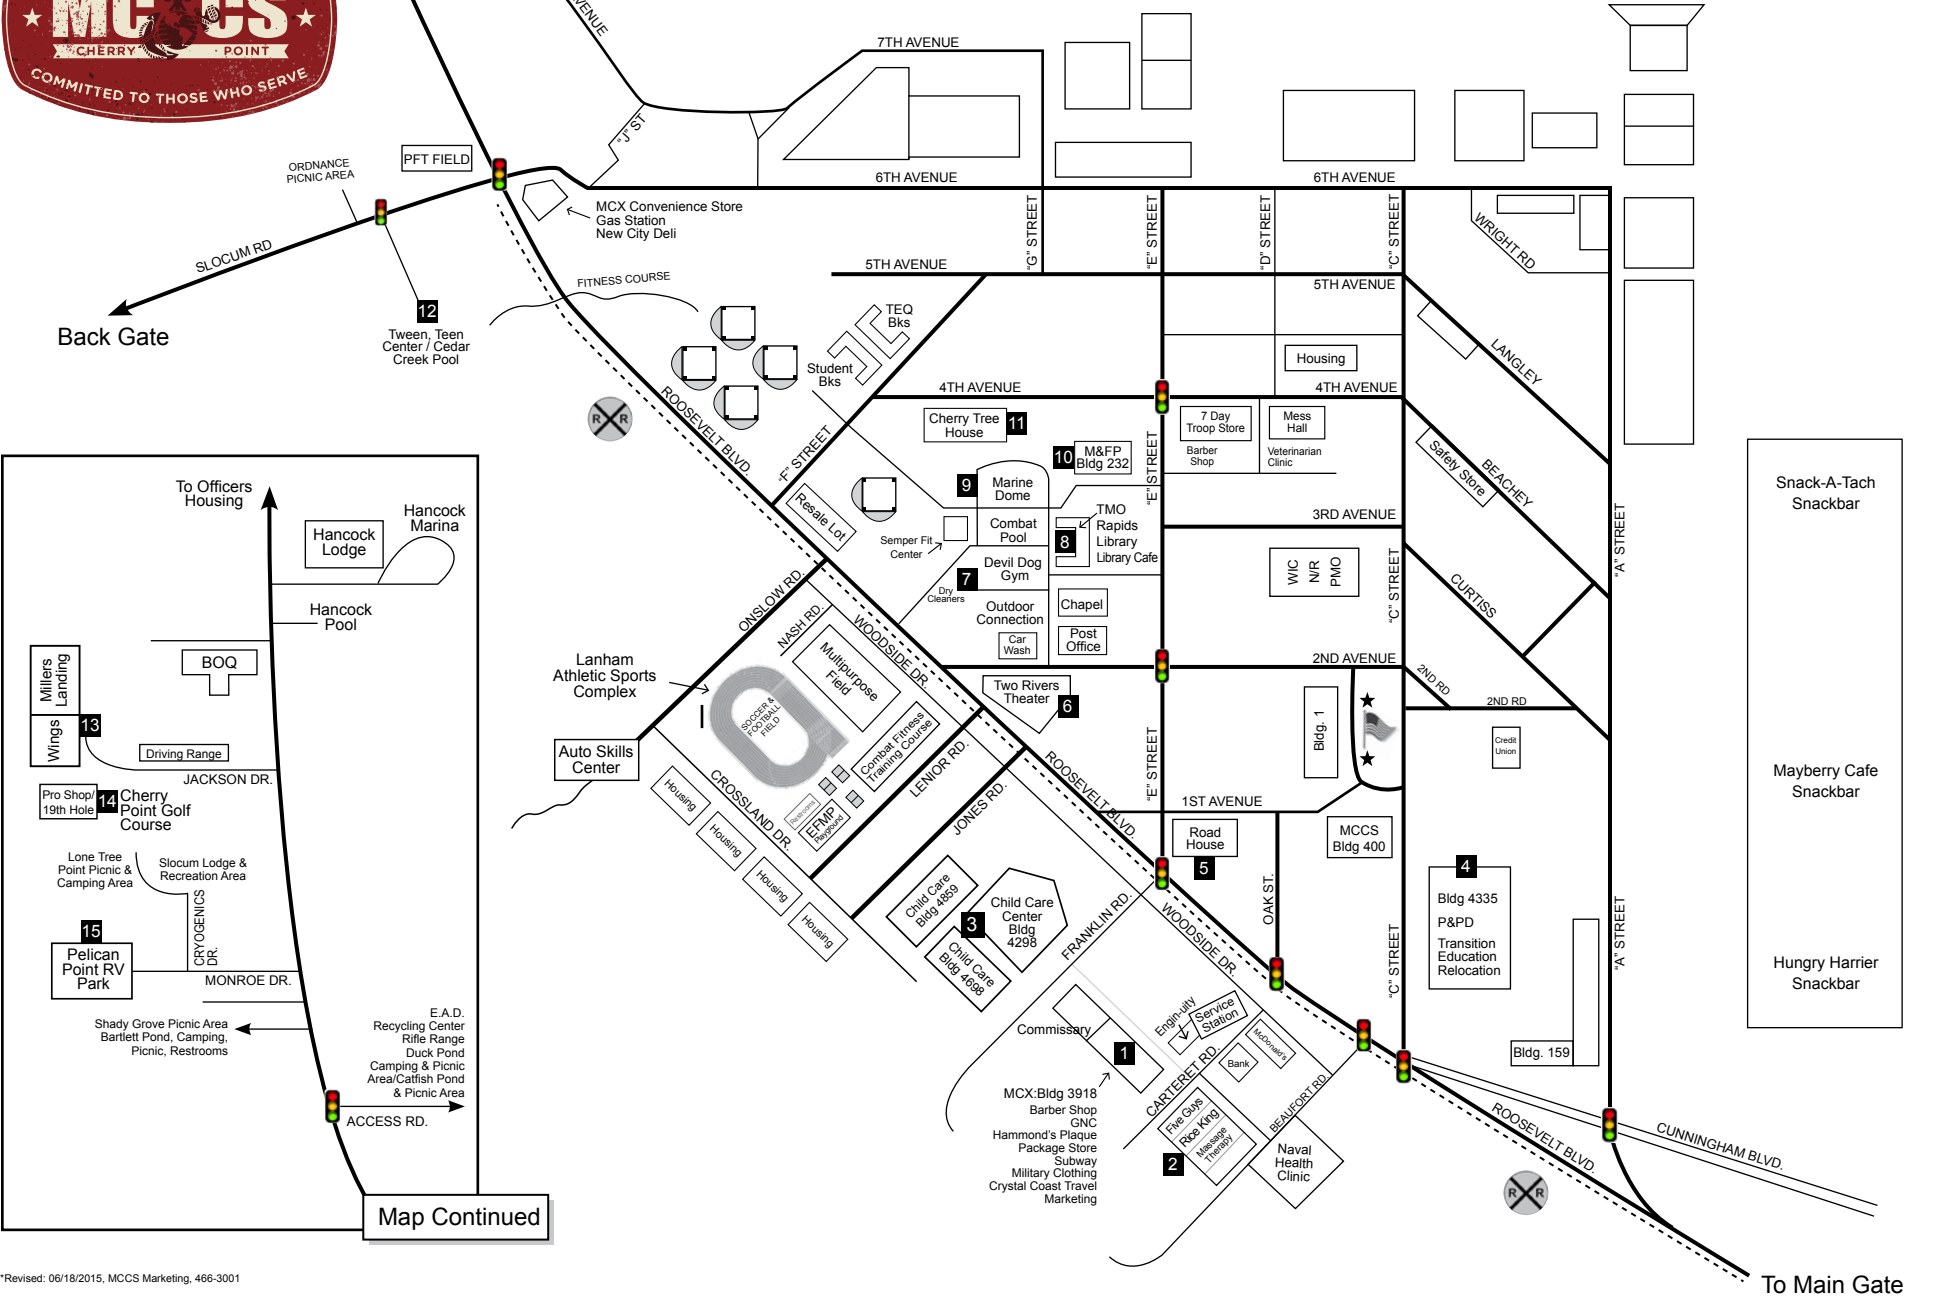

Map Continued

To Main Gate