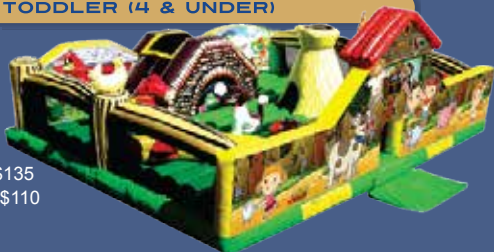

OUTDOOR connection

Recreational Rental Center

INFLATABLES

INFLATABLES - INTERACTIVE

- Sumo Suit Set (Solid) - \$110
- 30ft Obstacle Course - \$110
- Boxing Arena - \$110
- Sticky Wall - \$110
- 40ft Obstacle Course - \$135
- Double Joust Arena - \$135
- Triple Threat - \$160
- Adrenaline Rush - \$160
- Jurassic Park - \$160
- Pirate Ship - \$160

INFLATABLES - STANDARD JUMP

- Daily Rental - \$85 each
- Castle
- Police Car
- Sports Car
- Military Truck
- Monster Wheel
- Wall-E

INFLATABLES - TODDLER (4 & UNDER)

- Mini Castle - \$60
- My Little Farm - \$135
- Princess Palace - \$135
- Mushroom House - \$85
- Animal Kingdom - \$135
- Mickey Learning Park - \$135
- Disney Backyard Slide - \$110

INFLATABLES

INFLATABLES - THEME JUMP

Daily Rental - \$110 each
Disney Cars
Disney Little Mermaid
Disney Princesses
Disney Tinkerbell
Dora the Explorer
Hello Kitty 3D
It's a Girl Thing
Go Diego Go

Justice League
Looney Tunes 2
Teenage Mutant Ninja Turtles
Pirates of the Caribbean
Scooby Doo
Sponge Bob Squarepants
Princess Frog